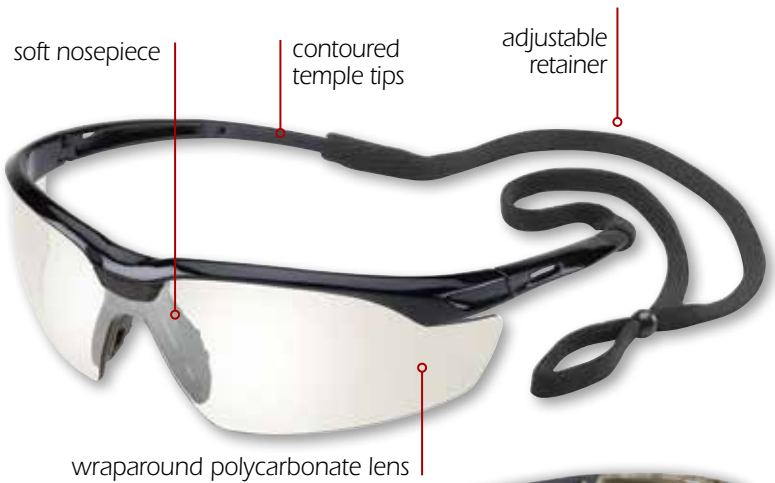

classic camo frame

Distributed By: